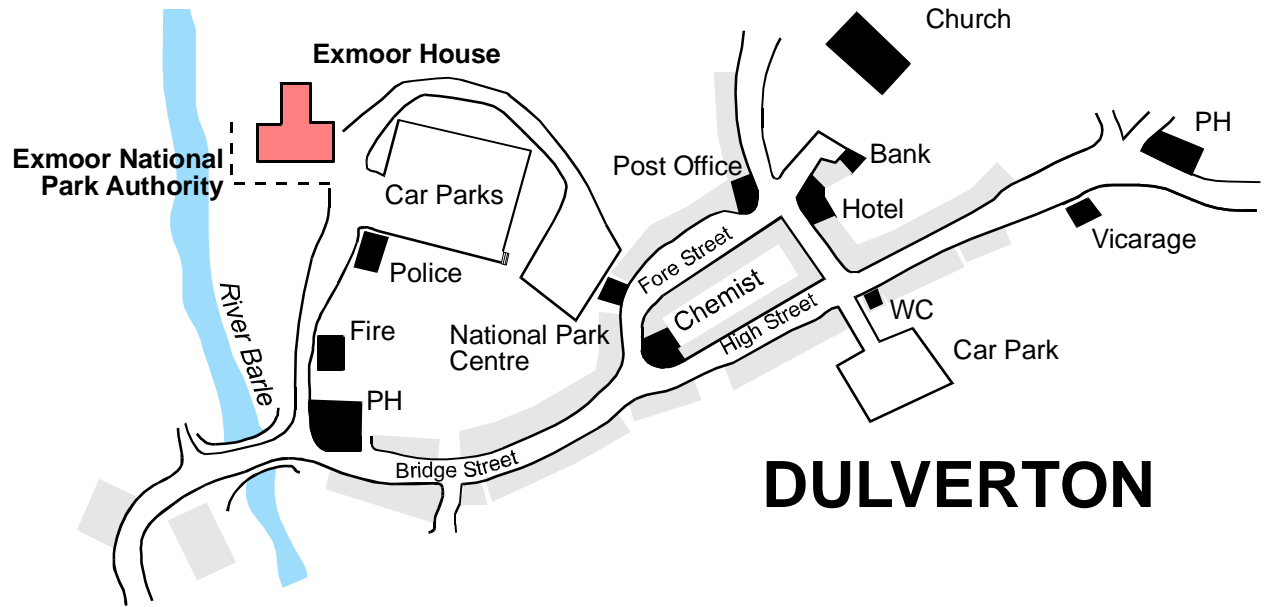

EXMOOR NATIONAL PARK

Exmoor House, Dulverton
Somerset. TA22 9HL

Tel 01398 323665
Fax 01398 323150

www.exmoor-nationalpark.gov.uk
info@exmoor-nationalpark.gov.uk

DULVERTON